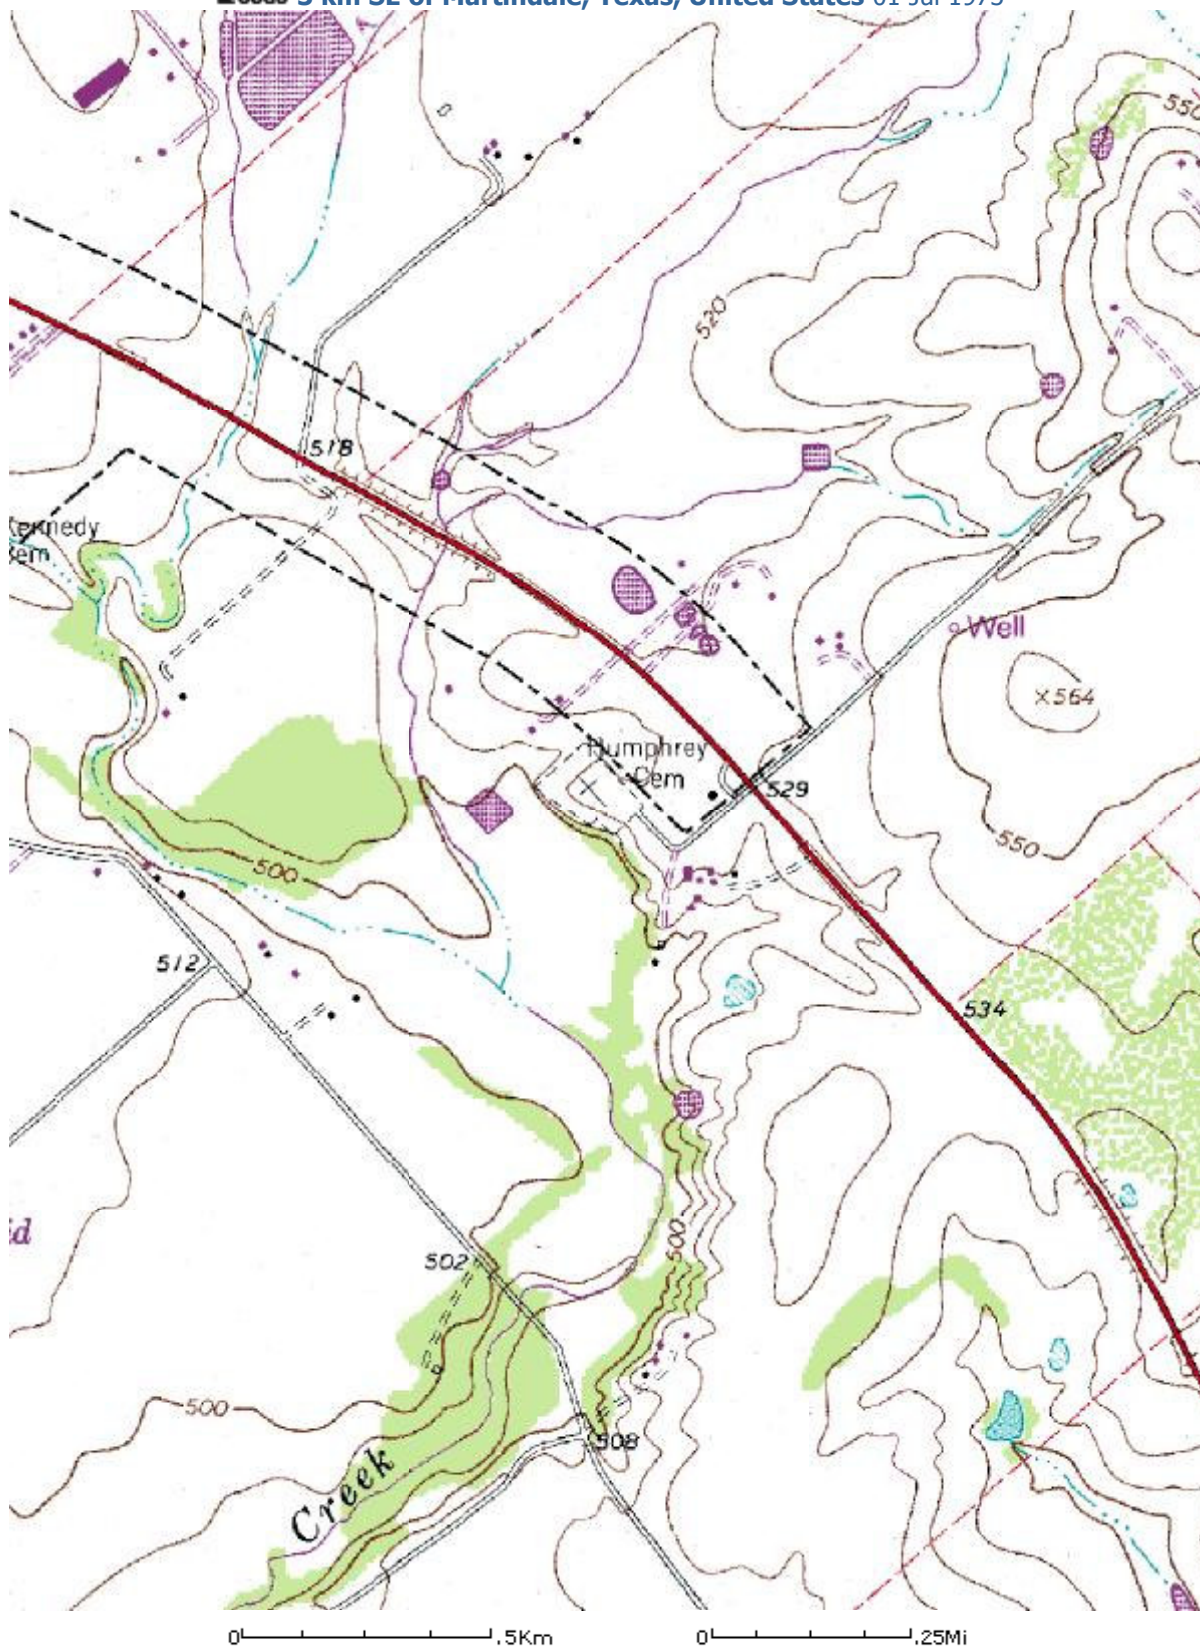

[Send To Printer](#) [Back To TerraServer](#) [Change to 11x17 Print Size](#) [Show Grid Lines](#) [Change to Landscape](#)

USGS 3 km SE of Martindale, Texas, United States 01 Jul 1973

Image courtesy of the U.S. Geological Survey
© 2003 Microsoft Corporation. All rights reserved. [Terms of Use](#)